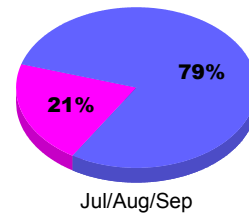

Membership Results
2011-2012

Membership
2010-2011

Month	Net Memb Goal	Actual New Memb	Actual Dropped Memb	Gain/Loss of Memb	Gain/Loss of Memb
Jul/Aug/Sep		38	-26	12	-15
Totals		38	-26	12	-15

Membership Results 2011-2012

Goal, New, Dropped, Gain/Loss

Comparison of Membership Gain/Loss

Current Year Compared to the Previous Year

Gender Comparison 2011-2012

Male Female