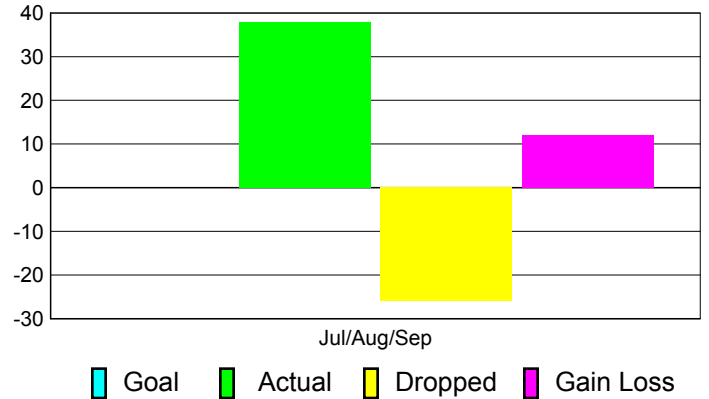

Membership Results 2011-2012

Goal, New, Dropped, Gain/Loss